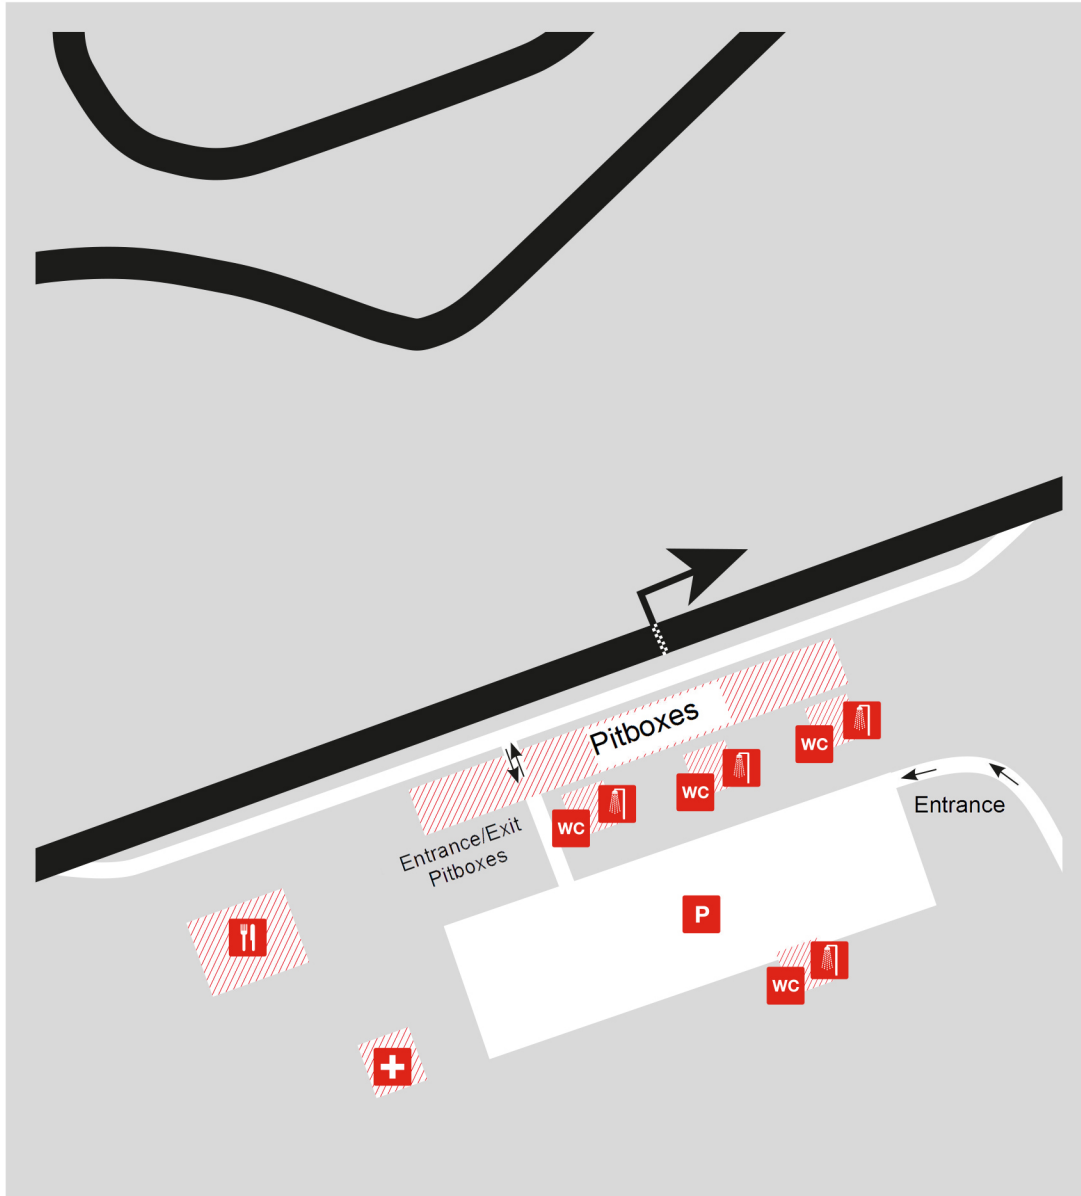

Valencia (ES)

Track Length: 4.005 m

Address: Circuit de la Comunitat
Valenciana Ricardo Torno
46307 CHIVA – Valencia

-  Toilet
-  Parking
-  Medical Centre
-  Shower
-  Restaurant
-  Hotel

BMW Motorrad Motorsport

The *Race*
Academy