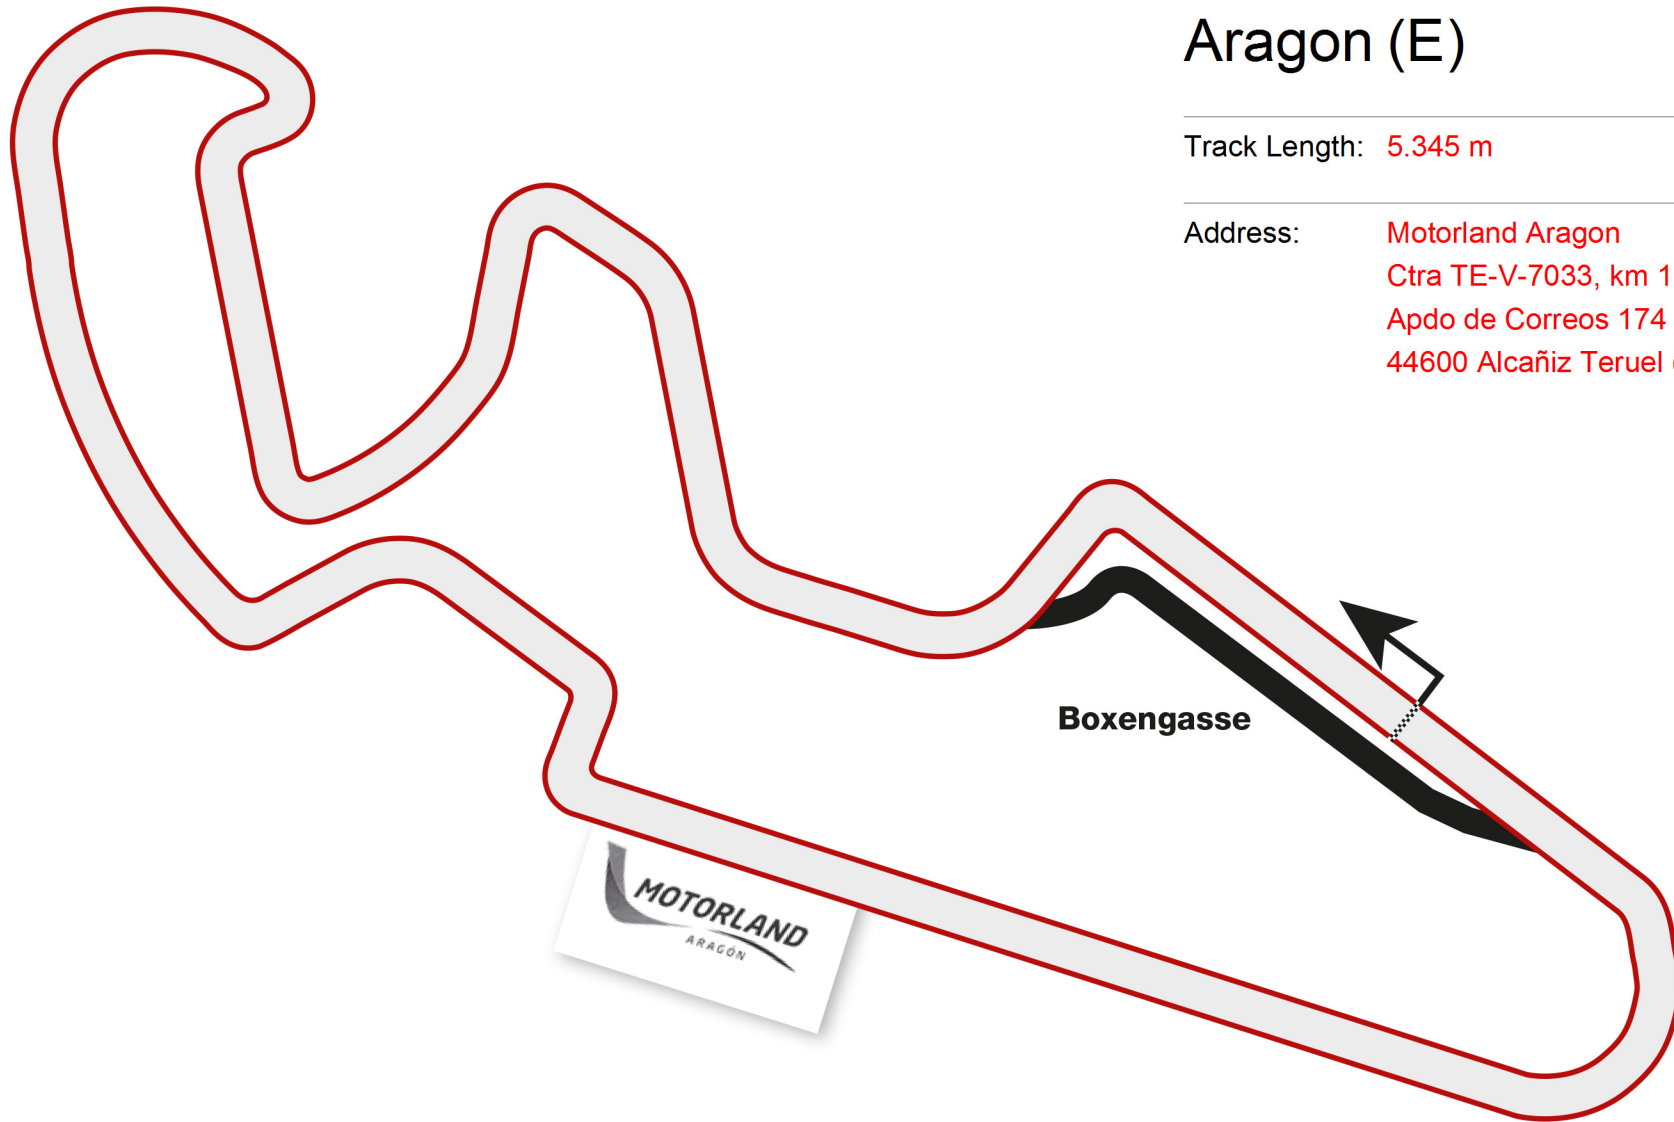

Aragon (E)

Track Length: 5.345 m

Address: Motorland Aragon
Ctra TE-V-7033, km 1
Apdo de Correos 174
44600 Alcañiz Teruel (E)

BMW Motorrad Motorsport

The *Race*
Academy