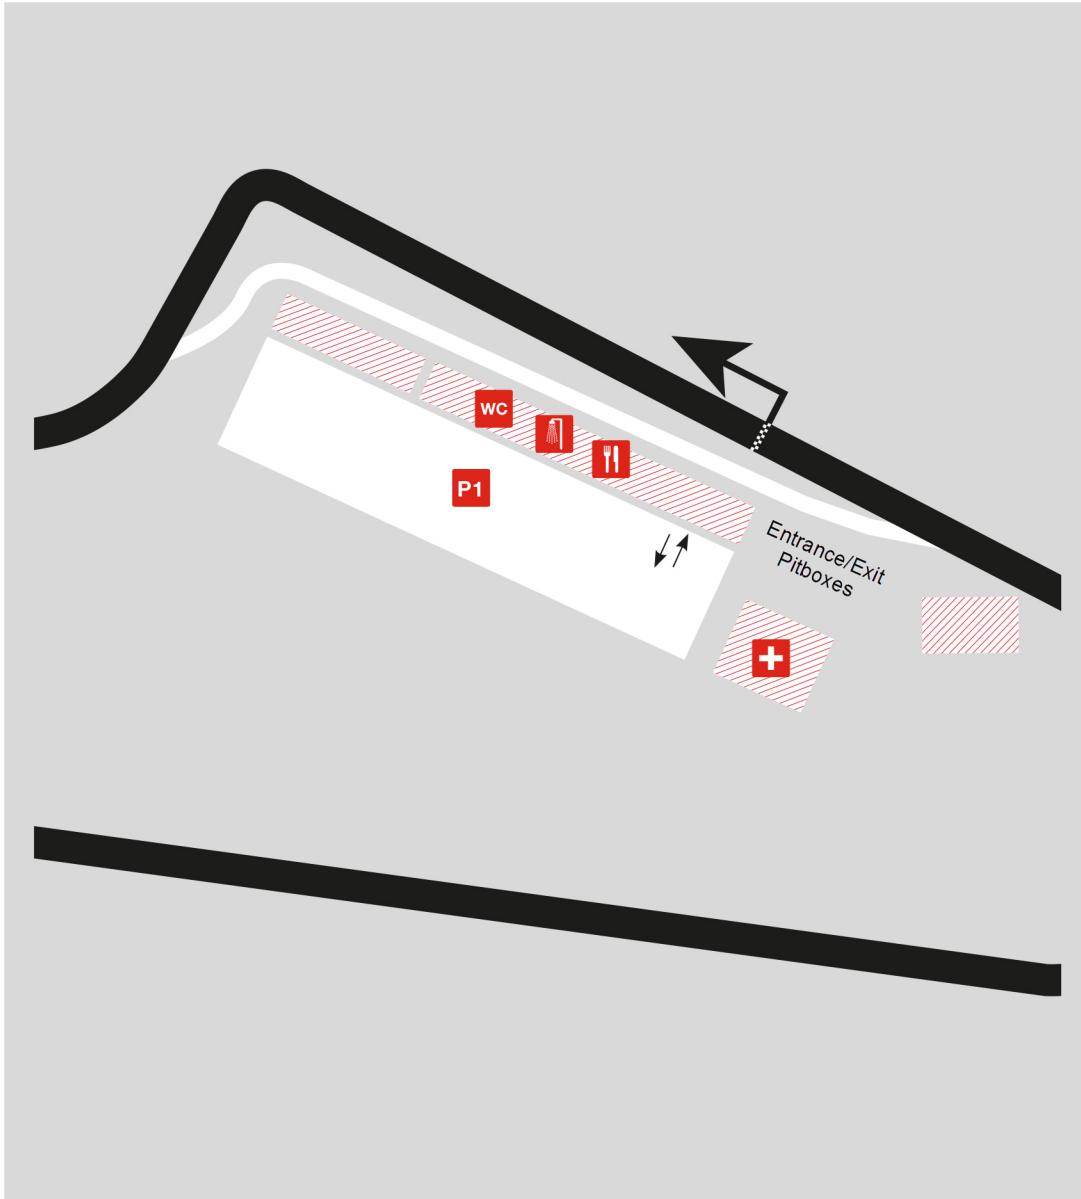

Aragon (E)

Track Length: 5.345 m

Address: Motorland Aragon
Ctra TE-V-7033, km 1
Apdo de Correos 174
44600 Alcañiz Teruel (E)

-  Toilet
-  Parking
-  Medical Centre
-  Shower
-  Restaurant

BMW Motorrad Motorsport

The **Race**
Academy